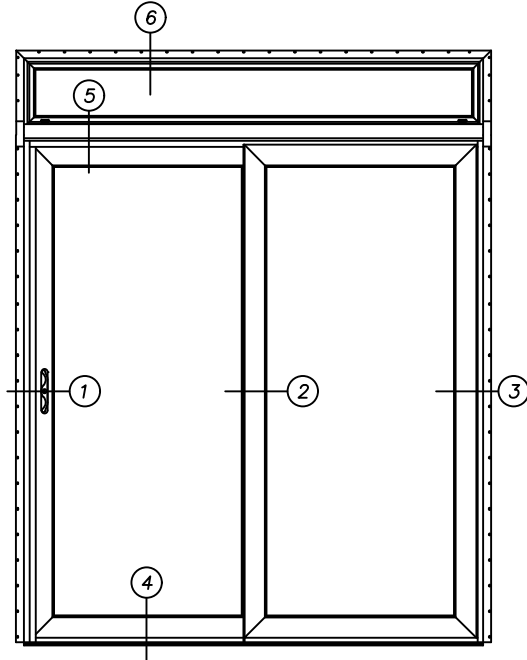

Harvey Building Products
 Vinyl Patio Door
 with Transom
 (1/3 Scale)

6068 HARVEY VINYL PATIO DOOR W/12" TALL TRANSOM
 TOTAL UNIT SIZE = 71 3/4" x 91 3/4"
 ROUGH OPENING = 72 1/4" x 92 1/4"
 (approximate scale: 1/30)