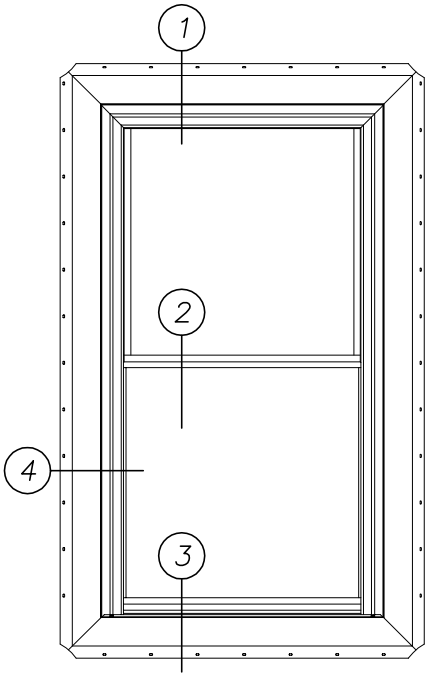

Harvey Building Products
 Slimline N.C. Single Hung
 w/Flat Casing
 (1/2 Scale)

(1/20)