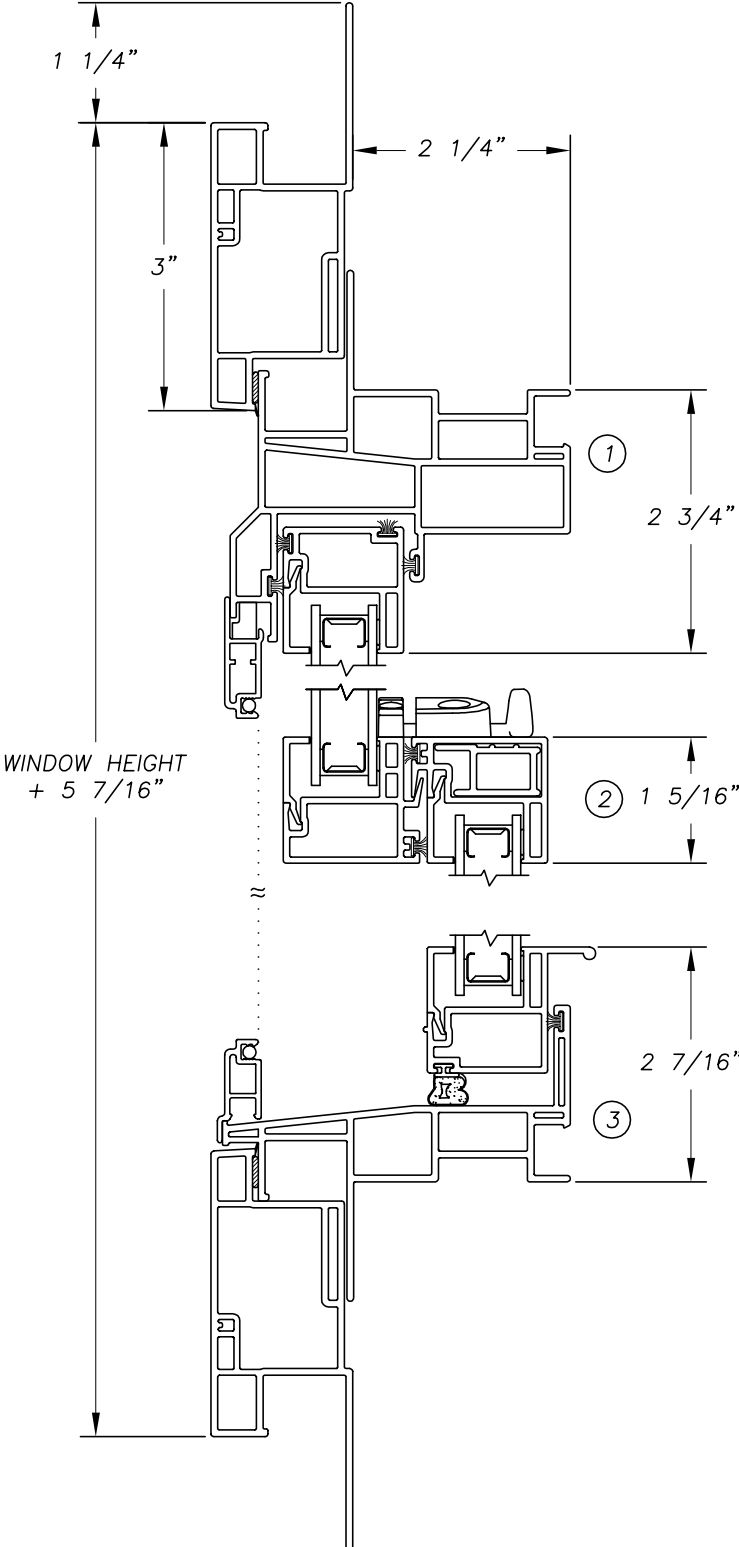

Harvey Building Products
 Slimline N.C. Single Hung
 w/Flat Casing
 (1/2 Scale)

(1/20)